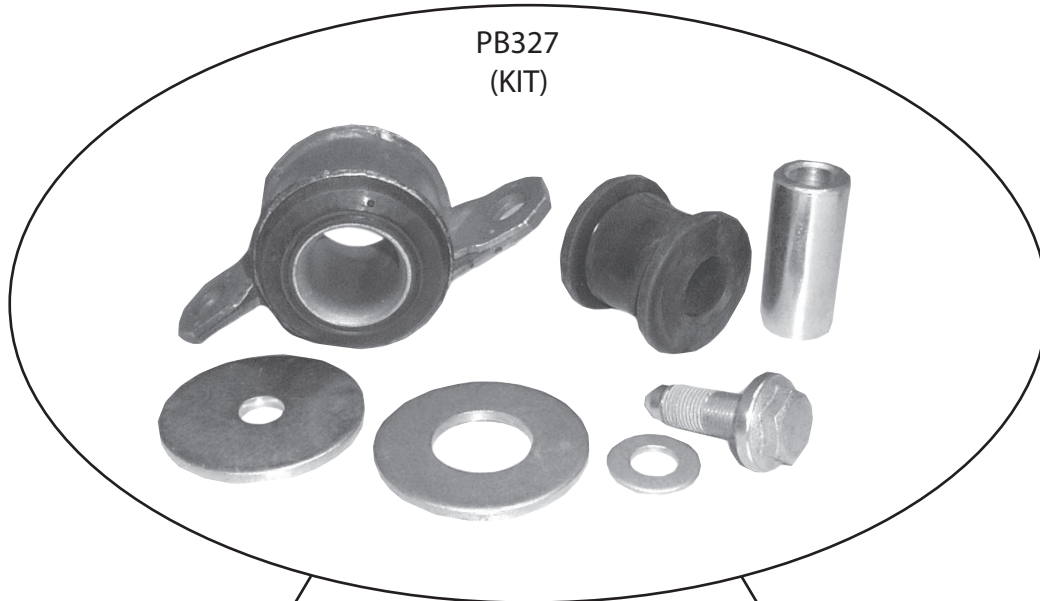

Manufacturers and Distributors to the Automotive Aftermarket.

Pearl House, 2, Armstrong Road, Manor Trading Estate, Benfleet, Essex. SS7 4PW. ENGLAND.

Tel: 01268 756216 Fax: 01268 565589

Product Information Update

Citroen - Fiat

Front Lower Suspension Arm Repair Kit (One Side)

PB327
(KIT)

Comprises Of:

PB2156

PB2157

Part No	Desc	L	C	R	Notes	O/E
PB327	Front Suspension Lower Wishbone Bush Kit	*		*		
PB2156	Front Suspension Lower Wishbone Bush - Front	*		*		
PB2157	Front Suspension Lower Wishbone Bush - Rear	*		*		